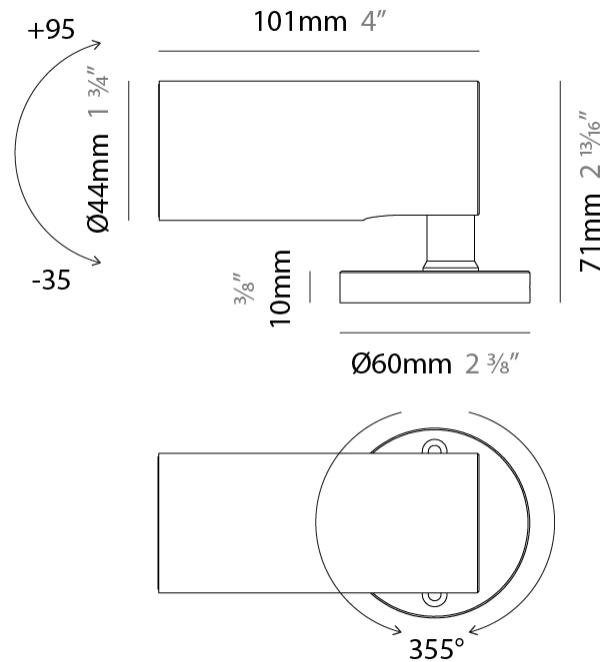

GENERAL

Series: Vario
Subseries: Vario 40
Brand: Unonovesette
Division: Exterior
Mounting Type: Surface
Mounting Location: Above Ground
Subcategory: Flood

PHYSICAL

Shape: Cylinder
Diameter (mm): 44
Diameter (in): 1 3/4
Height (mm): 101
Height (in): 4
Light Distribution: Adjustable / Direct
Weight (kg): 0.27
Weight (lbs): 0.59
Installation Requirement: Surface mounted / Spike / Tree strap
Diffuser: Extra clear tempered / Frosted glass 3mm
Fixture Finish: ABA / ANA / ASB
Fixture Material: Anodized Aluminum 6026 / Machined Aged Brass
Cable Details: 350mm NS20N PCP 2x0.5 mm2

ELECTRICAL

Lamp Type: LED
Total Output Wattage (W): 2.6
Dimming: Non-Dimmable / 0-10V Dimming
Driver Included: No
Driver Location: Remote
Driver Type: Constant Voltage - Universal
Driver Class: Class 2
Input Voltage (V): 120 - 277
Output Voltage (V): 24

LED

Number of LEDs: 1
Color Temperature (°K): 2200 / 2700 / 3000 / 4000
Nominal Lumen (lm): 110 / 160 / 210 / 270
CRI: >90 CRI
Lamp Life (hrs): 100000

OPTICAL

Optic°: 10 / 23 / 43 / 10x40 / 40x10
Beam Angle: Narrow / Medium / Wide / Elliptical
Adjustability: Rotational 355°

RATINGS AND CERTIFICATIONS

Certified By: Certified for North American Standards
IP rating: IP66
IK Rating: IK07